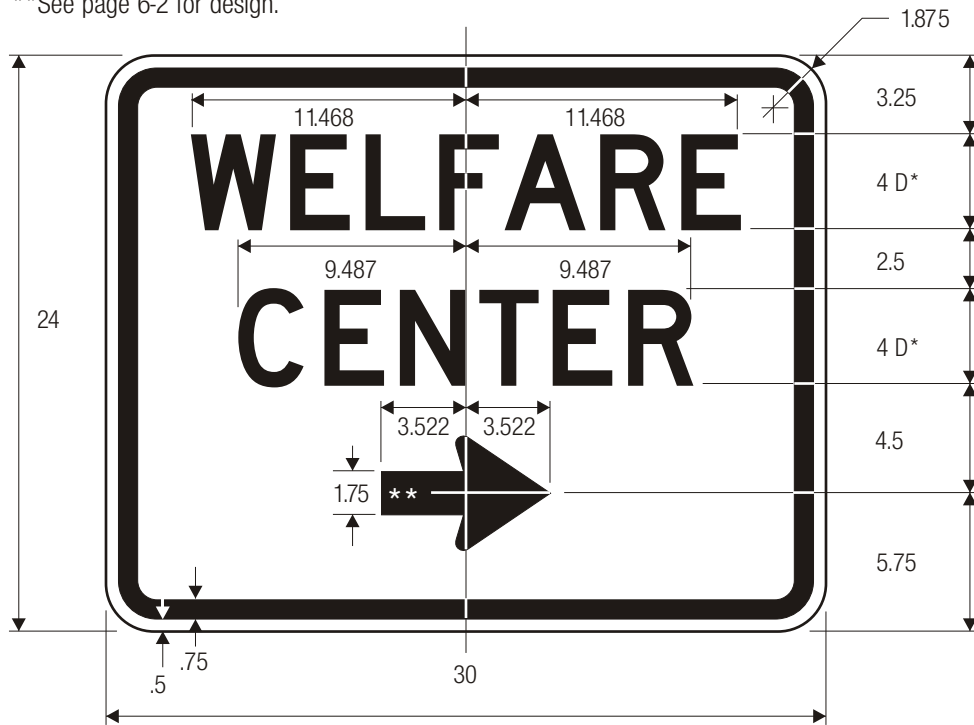

EM-6b

COLORS: LEGEND — BLACK
BACKGROUND — WHITE (RETROREFLECTIVE)