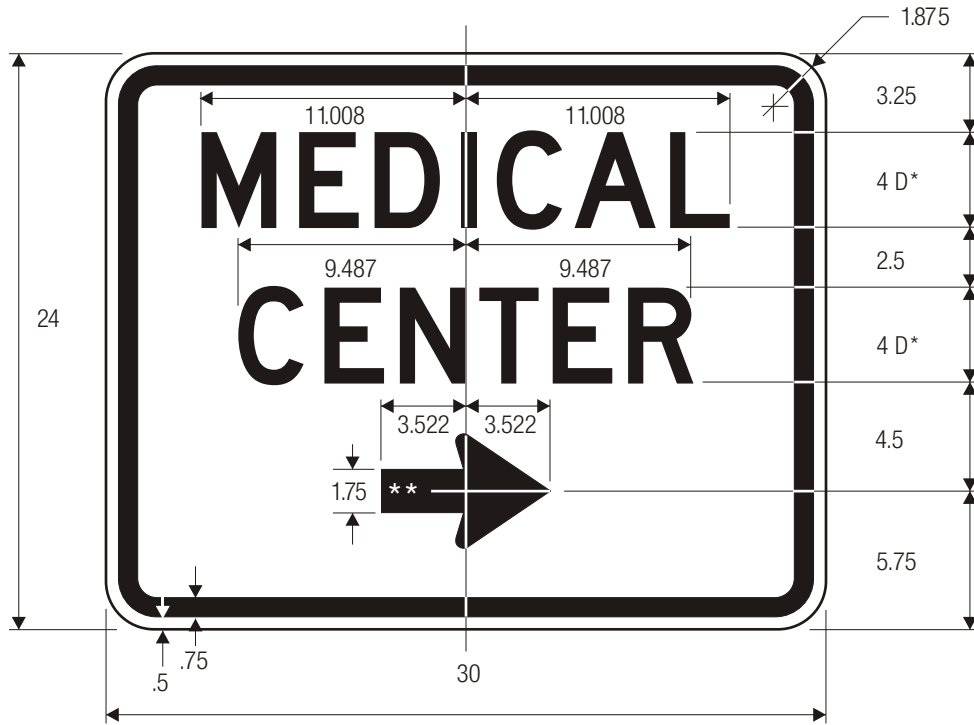

R1-1 (30")

EM-3

COLORS: LEGEND — BLACK
 BACKGROUND — WHITE (RETROREFLECTIVE)

EM-4

EM-5

*Series 2000 Standard Alphabets.
 **Reduce spacing to fit.

COLORS: LEGEND — BLACK
 BACKGROUND — WHITE (RETROREFLECTIVE)

- COLORS:**
LEGEND — BLACK
BACKGROUND — WHITE (RETROREFLECTIVE)
CD EMBLEM — YELLOW TRIANGLES INSCRIBED IN A BLACK CIRCLE PLACED ON A YELLOW SQUARE

- *Series 2000 Standard Alphabets.
 **Reduce spacing to fit.
 ***Optically locate arrow and mileage characters about vertical centerline.
 ****See 6-2 for symbol design.