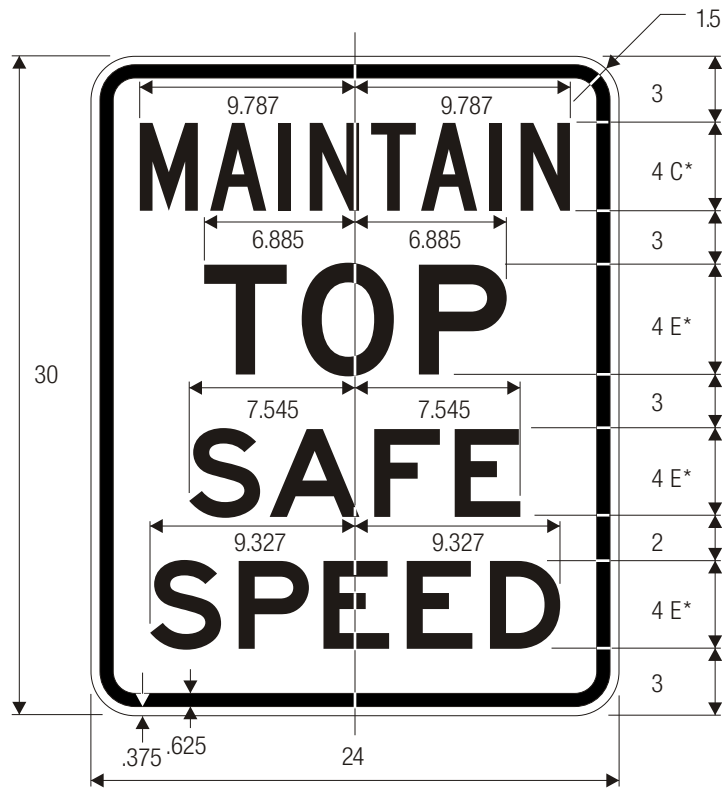

EM-1

*See page 6-2 for details.

COLORS: LEGEND — WHITE (RETROREFLECTIVE)
 BACKGROUND — BLUE (RETROREFLECTIVE)

EM-2

COLORS: LEGEND — BLACK
 BACKGROUND — WHITE (RETROREFLECTIVE)

*Series 2000 Standard Alphabets.

R1-1 (30")

EM-3

COLORS: LEGEND — BLACK
 BACKGROUND — WHITE (RETROREFLECTIVE)

EM-4

EM-5

*Series 2000 Standard Alphabets.
 **Reduce spacing to fit.

COLORS: LEGEND — BLACK
 BACKGROUND — WHITE (RETROREFLECTIVE)

COLORS: LEGEND — BLACK
 BACKGROUND — WHITE (RETROREFLECTIVE)

EM-7a

*Series 2000 Standard Alphabets.

**See page 6-2 for design.

EM-7b

COLORS: LEGEND — BLACK
 BACKGROUND — WHITE (RETROREFLECTIVE)

EM-7c

EM-7d

- COLORS:**
LEGEND — BLACK
BACKGROUND — WHITE (RETROREFLECTIVE)
CD EMBLEM — YELLOW TRIANGLES INSCRIBED IN A BLACK CIRCLE PLACED ON A YELLOW SQUARE

- *Series 2000 Standard Alphabets.
 **Reduce spacing to fit.
 ***Optically locate arrow and mileage characters about vertical centerline.
 ****See 6-2 for symbol design.