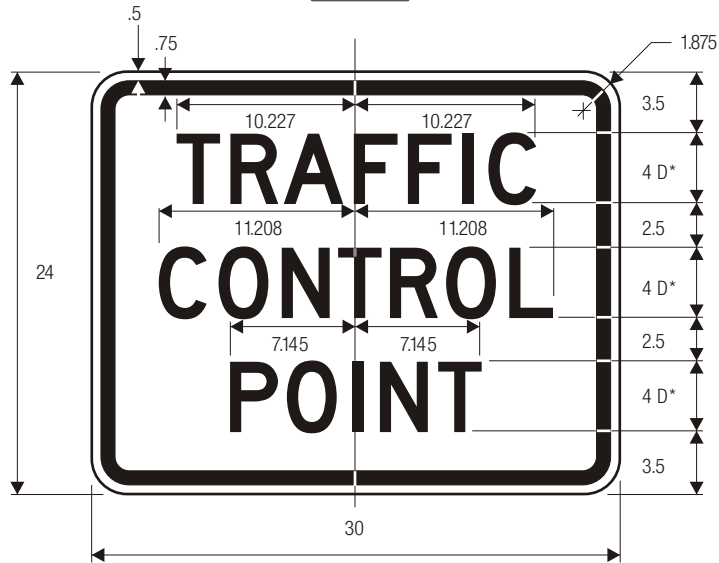

EM-1

*See page 6-2 for details.

COLORS: LEGEND — WHITE (RETROREFLECTIVE)
 BACKGROUND — BLUE (RETROREFLECTIVE)

EM-2

COLORS: LEGEND — BLACK
 BACKGROUND — WHITE (RETROREFLECTIVE)

*Series 2000 Standard Alphabets.

R1-1 (30")

EM-3

COLORS: LEGEND — BLACK
 BACKGROUND — WHITE (RETROREFLECTIVE)

EM-4

EM-5

*Series 2000 Standard Alphabets.
 **Reduce spacing to fit.

COLORS: LEGEND — BLACK
 BACKGROUND — WHITE (RETROREFLECTIVE)

- COLORS:**
LEGEND — BLACK
BACKGROUND — WHITE (RETROREFLECTIVE)
CD EMBLEM — YELLOW TRIANGLES INSCRIBED IN A BLACK CIRCLE PLACED ON A YELLOW SQUARE

- *Series 2000 Standard Alphabets.
 **Reduce spacing to fit.
 ***Optically locate arrow and mileage characters about vertical centerline.
 ****See 6-2 for symbol design.