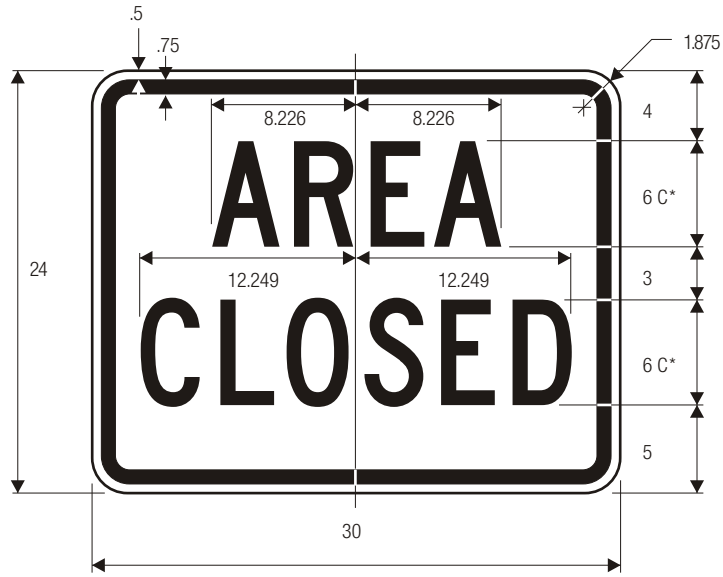

EM-2

COLORS: LEGEND — BLACK
BACKGROUND — WHITE (RETROREFLECTIVE)

*Series 2000 Standard Alphabets.