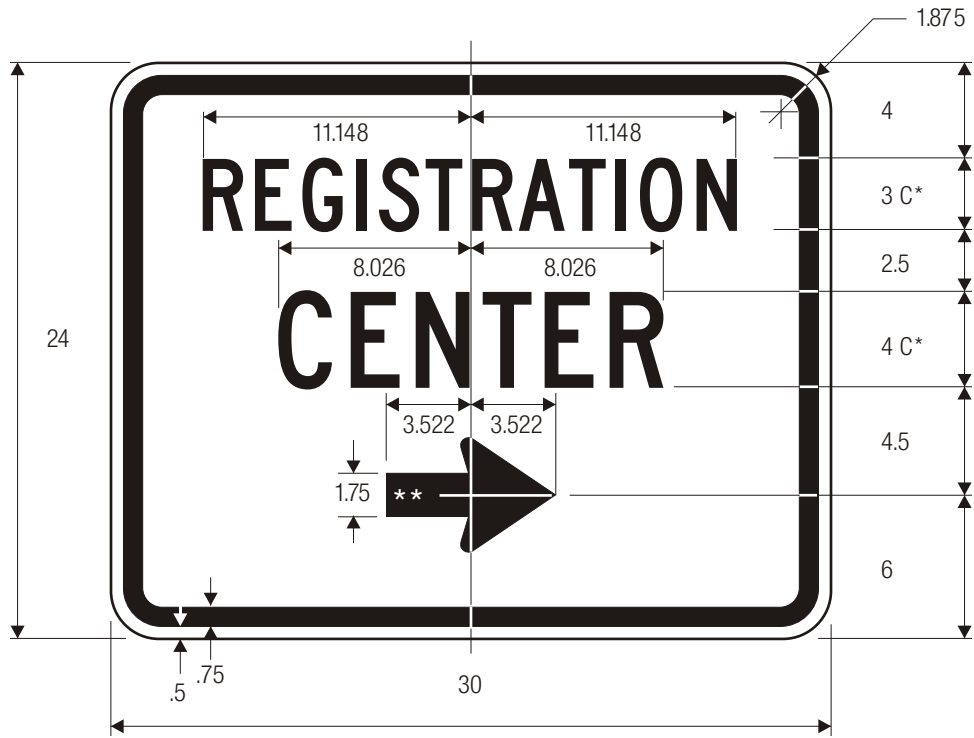

EM-6c

*Series 2000 Standard Alphabets.

**See page 6-2 for design.